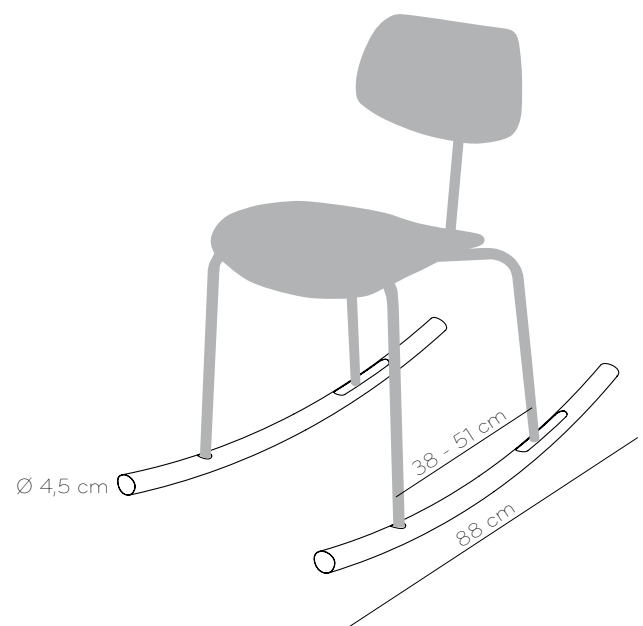

Farben: weiß RAL 9003, schwarz RAL 9004, gelb RAL 1018

Gewicht: 2 kg

Maße: Stuhlbein Ø max. 22 mm
Stuhlbeinabstand 38 - 51 cm

Lieferung ohne Stuhl.

A set of curved aluminium runners that turn almost every chair into a rocking chair. So rigid chairs suddenly allow dynamic sitting. ROCKKIT is the ideal addition to transform your beloved 'classic'.

The runners are fixed with rubber screw connections, and can be easily removed if needed. Also included are self-adhesive felt gliders for use on hard floorings such as parquet and stone.

Material: Powdercoated aluminium, rubber

Colours: White RAL 9003, black RAL 9004, yellow RAL 1018

Weight: 2 kg

Dimensions: Chair legs Ø max. 22 mm
Chair leg distance 38 - 51 cm

Delivery without chair.

Designed and manufactured in Germany

pliet